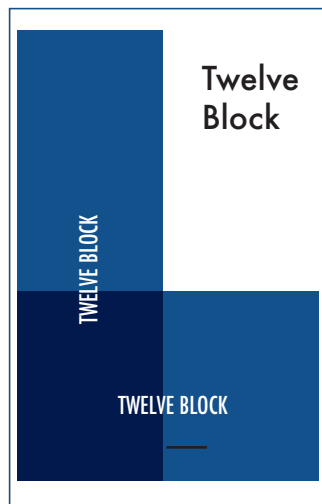

Square 5.03" w x 5.03" h
(1509w x 1509h pixels)

Five Block

Poster 5.03" w x 6.4" h
(1509w x 1920h pixels)

Six Block

Super Poster
Vertical 5.03" w x 7.71" h
(1509w x 2313h pixels)

Horizontal 7.64" w x 5.07" h
(2292w x 1521h pixels)

Pillar 2.42" w x 16" h
(726w x 4800h pixels)

Twelve Block

Vertical half page
5.03" w x 16" h
(1509w x 4800h pixels)

Horizontal half page
10.25" w x 7.6" h
(3075w x 2280h pixels)

Twenty Block

10.25" w x 13" h
(3075w x 3900h pixels)

AD PRICES	One time	Colour	X6	Colour X6	X12	Colour X12	X24	Colour X24
 Runner	110	137	110	137	110	137	104	130
 Single Block	50	62	48	60	46	58	45	57
 Double Block	100	123	96	119	91	114	88	111
 Triple Block	145	180	139	173	133	168	127	162
 Four Block	191	237	183	229	175	222	168	214
 Five Block	231	289	222	279	212	270	204	261
 Six Block	272	341	261	331	250	319	239	309
 Twelve Block	485	624	466	605	446	585	427	566
 Twenty Block	607	838	582	813	558	789	533	764
 Twenty-four block	728	1005	698	975	670	947	640	917

Event Super Poster (6 Block) – \$92 – Black and White | \$116 – Colour

A letter-sized poster (8.5in x 11in) scaled down to our Five Block:
5.03”w x 6.4”h
(1509w x 1920h pixels)

A tabloid-sized poster (11in x 17in) scaled down to our Six Block Super Poster:
5.03”w x 7.71”h
(1509w x 2313h pixels)