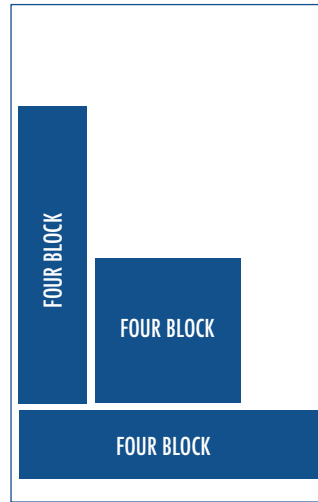

Single Block

2.42" w x 2.42" h
(726w x 726h pixels)

Double Block

Vertical 2.42" w x 5.07" h
(726w x 1521h pixels)

Horizontal 5.03" w x 2.42" h
(1509w x 726h pixels)

Triple Block

Vertical 2.42" w x 7.71" h
(726w x 2313h pixels)

Horizontal 7.64" w x 2.42" h
(2292w x 726h pixels)

Runner

10.24" w x 1.1" h
(3072w x 330h pixels)

Four Block

Vertical 2.42" w x 10.38" h
(726w x 3114h pixels)

Horizontal 10.24" w x 2.42" h
(3072w x 726h pixels)

Square 5.03" w x 5.03" h
(1509w x 1509h pixels)

Five Block

Poster 5.03" w x 6.4" h
(1509w x 1920h pixels)

Six Block

Super Poster
Vertical 5.03" w x 7.71" h
(1509w x 2313h pixels)

Horizontal 7.64" w x 5.07" h
(2292w x 1521h pixels)

Event Super Poster (6 Block) – \$92 – Black and White | \$116 – Colour

A letter-sized poster (8.5in x 11in) scaled down to our Five Block:
5.03”w x 6.4”h
(1509w x 1920h pixels)

A tabloid-sized poster (11in x 17in) scaled down to our Six Block Super Poster:
5.03”w x 7.71”h
(1509w x 2313h pixels)