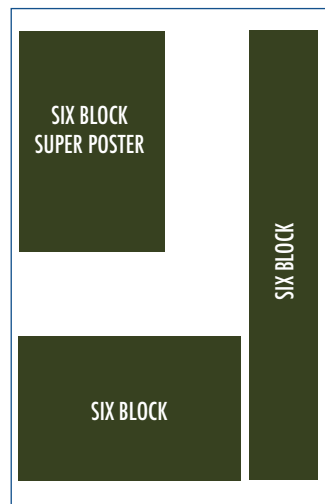

Single Block

2.42" w x 2.42" h
(726w x 726h pixels)

Double Block

Vertical 2.42" w x 5.07" h
(726w x 1521h pixels)

Horizontal 5.03" w x 2.42" h
(1509w x 726h pixels)

Triple Block

Vertical 2.42" w x 7.71" h
(726w x 2313h pixels)

Horizontal 7.64" w x 2.42" h
(2292w x 726h pixels)

Runner

10.24" w x 1.1" h
(3072w x 330h pixels)

Four Block

Vertical 2.42" w x 10.38" h
(726w x 3114h pixels)

Horizontal 10.24" w x 2.42" h
(3072w x 726h pixels)

Square 5.03" w x 5.03" h
(1509w x 1509h pixels)

Five Block

Poster 5.03" w x 6.4" h
(1509w x 1920h pixels)

Six Block

Super Poster
Vertical 5.03" w x 7.71" h
(1509w x 2313h pixels)

Horizontal 7.64" w x 5.07" h
(2292w x 1521h pixels)

Event Super Poster (6 Block) – \$92 – Black and White | \$116 – Colour

A letter-sized poster (8.5in x 11in) scaled down to our Five Block:
5.03”w x 6.4”h
(1509w x 1920h pixels)

A tabloid-sized poster (11in x 17in) scaled down to our Six Block Super Poster:
5.03”w x 7.71”h
(1509w x 2313h pixels)