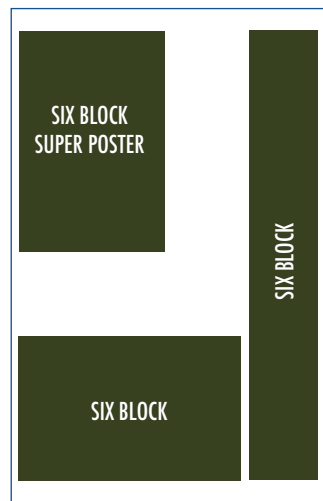

Single Block

2.42" w x 2.42" h
(726w x 726h pixels)

Double Block

Vertical 2.42" w x 5.07" h
(726w x 1521h pixels)

Horizontal 5.03" w x 2.42" h
(1509w x 726h pixels)

Triple Block

Vertical 2.42" w x 7.71" h
(726w x 2313h pixels)

Horizontal 7.64" w x 2.42" h
(2292w x 726h pixels)

Runner

10.24" w x 1.1" h
(3072w x 330h pixels)

Four Block

Vertical 2.42" w x 10.38" h
(726w x 3114h pixels)

Horizontal 10.24" w x 2.42" h
(3072w x 726h pixels)

Square 5.03" w x 5.03" h
(1509w x 1509h pixels)

Five Block

Poster 5.03" w x 6.4" h
(1509w x 1920h pixels)

Six Block

Super Poster
Vertical 5.03" w x 7.71" h
(1509w x 2313h pixels)

Horizontal 7.64" w x 5.07" h
(2292w x 1521h pixels)

Event Super Poster (6 Block) – \$92 – Black and White | \$116 – Colour

A letter-sized poster (8.5in x 11in) scaled down to our Five Block:
5.03" w x 6.4" h
(1509w x 1920h pixels)

A tabloid-sized poster (11in x 17in) scaled down to our Six Block Super Poster:
5.03" w x 7.71" h
(1509w x 2313h pixels)