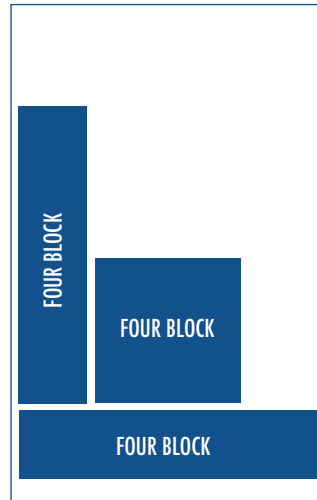

Single Block

2.42" w x 2.42" h
(726w x 726h pixels)

Double Block

Vertical 2.42" w x 5.07" h
(726w x 1521h pixels)

Horizontal 5.03" w x 2.42" h
(1509w x 726h pixels)

Triple Block

Vertical 2.42" w x 7.71" h
(726w x 2313h pixels)

Horizontal 7.64" w x 2.42" h
(2292w x 726h pixels)

Runner

10.24" w x 1.1" h
(3072w x 330h pixels)

Four Block

Vertical 2.42" w x 10.38" h
(726w x 3114h pixels)

Horizontal 10.24" w x 2.42" h
(3072w x 726h pixels)

Square 5.03" w x 5.03" h
(1509w x 1509h pixels)

Five Block

Poster 5.03" w x 6.4" h
(1509w x 1920h pixels)

Six Block

Super Poster
Vertical 5.03" w x 7.71" h
(1509w x 2313h pixels)

Horizontal 7.64" w x 5.07" h
(2292w x 1521h pixels)

Event Super Poster (6 Block) – \$92 – Black and White | \$116 – Colour

A letter-sized poster (8.5in x 11in) scaled down to our Five Block:
5.03" w x 6.4" h
(1509w x 1920h pixels)

A tabloid-sized poster (11in x 17in) scaled down to our Six Block Super Poster:
5.03" w x 7.71" h
(1509w x 2313h pixels)