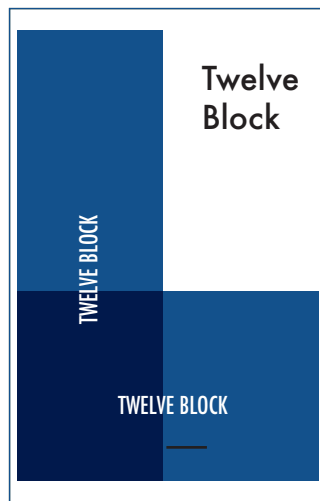

Square 5.03" w x 5.03" h
(1509w x 1509h pixels)

Five Block

Poster 5.03" w x 6.4" h
(1509w x 1920h pixels)

Six Block

Super Poster
Vertical 5.03" w x 7.71" h
(1509w x 2313h pixels)

Horizontal 7.64" w x 5.07" h
(2292w x 1521h pixels)

Pillar 2.42" w x 16" h
(726w x 4800h pixels)

Twelve Block

Vertical half page
5.03" w x 16" h
(1509w x 4800h pixels)

Horizontal half page
10.25" w x 7.6" h
(3075w x 2280h pixels)

Twenty Block

10.25" w x 13" h
(3075w x 3900h pixels)

AD PRICES	One time	Colour	X6	Colour X6	X12	Colour X12	X24	Colour X24
 Runner	110	137	110	137	110	137	104	130
 Single Block	50	62	48	60	46	58	45	57
 Double Block	100	123	96	119	91	114	88	111
 Triple Block	145	180	139	173	133	168	127	162
 Four Block	191	237	183	229	175	222	168	214
 Five Block	231	289	222	279	212	270	204	261
 Six Block	272	341	261	331	250	319	239	309
 Twelve Block	485	624	466	605	446	585	427	566
 Twenty Block	607	838	582	813	558	789	533	764
 Twenty-four block	728	1005	698	975	670	947	640	917

Event Super Poster (6 Block) – \$92 – Black and White | \$116 – Colour

A letter-sized poster (8.5in x 11in) scaled down to our Five Block:
5.03" w x 6.4" h
(1509w x 1920h pixels)

A tabloid-sized poster (11in x 17in) scaled down to our Six Block Super Poster:
5.03" w x 7.71" h
(1509w x 2313h pixels)