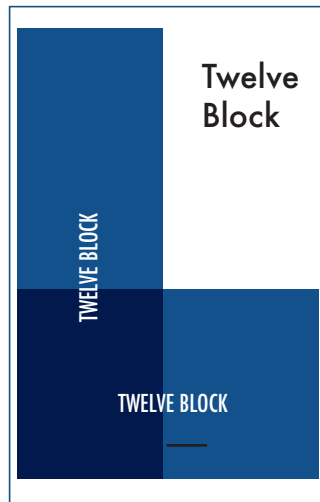

Square 5.03" w x 5.03" h
(1509w x 1509h pixels)

Five Block

Poster 5.03" w x 6.4" h
(1509w x 1920h pixels)

Six Block

Super Poster
Vertical 5.03" w x 7.71" h
(1509w x 2313h pixels)

Horizontal 7.64" w x 5.07" h
(2292w x 1521h pixels)

Pillar 2.42" w x 16" h
(726w x 4800h pixels)

Twelve Block

Vertical half page
5.03" w x 16" h
(1509w x 4800h pixels)

Horizontal half page
10.25" w x 7.6" h
(3075w x 2280h pixels)

Twenty Block

10.25" w x 13" h
(3075w x 3900h pixels)

AD PRICES	One time	Colour	X6	Colour X6	X12	Colour X12	X24	Colour X24
 Runner	110	137	110	137	110	137	104	130
 Single Block	50	62	48	60	46	58	45	57
 Double Block	100	123	96	119	91	114	88	111
 Triple Block	145	180	139	173	133	168	127	162
 Four Block	191	237	183	229	175	222	168	214
 Five Block	231	289	222	279	212	270	204	261
 Six Block	272	341	261	331	250	319	239	309
 Twelve Block	485	624	466	605	446	585	427	566
 Twenty Block	607	838	582	813	558	789	533	764
 Twenty-four block	728	1005	698	975	670	947	640	917

Event Super Poster (6 Block) – \$92 - Black and White | \$116 - Colour

A letter-sized poster (8.5in x 11in) scaled down to our Five Block:
5.03" w x 6.4" h
(1509w x 1920h pixels)

A tabloid-sized poster (11in x 17in) scaled down to our Six Block Super Poster:
5.03" w x 7.71" h
(1509w x 2313h pixels)