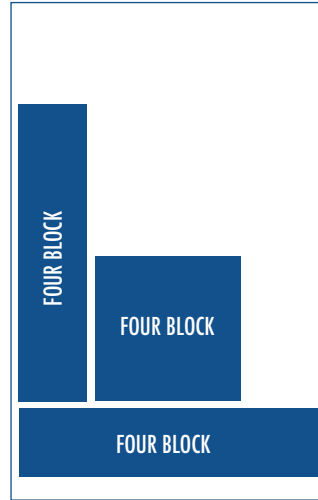

Single Block

2.42" w x 2.42" h
(726w x 726h pixels)

Double Block

Vertical 2.42" w x 5.07" h
(726w x 1521h pixels)

Horizontal 5.03" w x 2.42" h
(1509w x 726h pixels)

Triple Block

Vertical 2.42" w x 7.71" h
(726w x 2313h pixels)

Horizontal 7.64" w x 2.42" h
(2292w x 726h pixels)

Runner

10.24" w x 1.1" h
(3072w x 330h pixels)

Four Block

Vertical 2.42" w x 10.38" h
(726w x 3114h pixels)

Horizontal 10.24" w x 2.42" h
(3072w x 726h pixels)

Square 5.03" w x 5.03" h
(1509w x 1509h pixels)

Five Block

Poster 5.03" w x 6.4" h
(1509w x 1920h pixels)

Six Block

Super Poster
Vertical 5.03" w x 7.71" h
(1509w x 2313h pixels)

Horizontal 7.64" w x 5.07" h
(2292w x 1521h pixels)

Event Super Poster (6 Block) – \$92 - Black and White | \$116 - Colour

A letter-sized poster (8.5in x 11in) scaled down to our Five Block:
5.03" w x 6.4" h
(1509w x 1920h pixels)

A tabloid-sized poster (11in x 17in) scaled down to our Six Block Super Poster:
5.03" w x 7.71" h
(1509w x 2313h pixels)