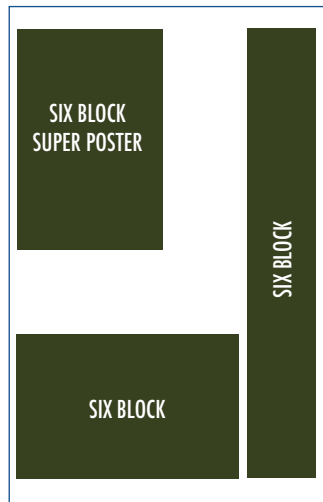

Single Block

2.42" w x 2.42" h
(726w x 726h pixels)

Double Block

Vertical 2.42" w x 5.07" h
(726w x 1521h pixels)

Horizontal 5.03" w x 2.42" h
(1509w x 726h pixels)

Triple Block

Vertical 2.42" w x 7.71" h
(726w x 2313h pixels)

Horizontal 7.64" w x 2.42" h
(2292w x 726h pixels)

Runner

10.24" w x 1.1" h
(3072w x 330h pixels)

Four Block

Vertical 2.42" w x 10.38" h
(726w x 3114h pixels)

Horizontal 10.24" w x 2.42" h
(3072w x 726h pixels)

Square 5.03" w x 5.03" h
(1509w x 1509h pixels)

Five Block

Poster 5.03" w x 6.4" h
(1509w x 1920h pixels)

Six Block

Super Poster
Vertical 5.03" w x 7.71" h
(1509w x 2313h pixels)

Horizontal 7.64" w x 5.07" h
(2292w x 1521h pixels)

Event Super Poster (6 Block) – \$92 - Black and White | \$116 - Colour

A letter-sized poster (8.5in x 11in) scaled down to our Five Block:
5.03" w x 6.4" h
(1509w x 1920h pixels)

A tabloid-sized poster (11in x 17in) scaled down to our Six Block Super Poster:
5.03" w x 7.71" h
(1509w x 2313h pixels)