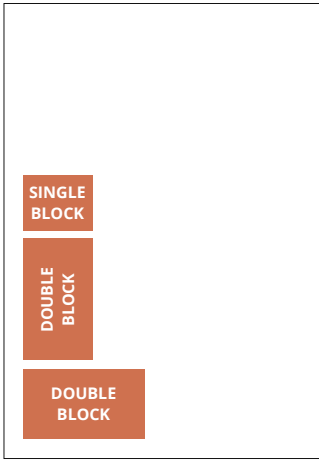

BLOCKS	ONE TIME B&W	ONE TIME COLOUR	3 MONTHS B&W	3 MONTHS COLOUR	6 MONTHS B&W	6 MONTHS COLOUR	12 MONTHS B&W	12 MONTHS COLOUR
SINGLE	\$55	\$68	\$52	\$65	\$50	\$61	\$47	\$58
DOUBLE BLOCK	\$110	\$135	\$105	\$129	\$99	\$122	\$94	\$115
RUNNER	\$121	\$151	\$115	\$143	\$109	\$136	\$103	\$128
TRIPLE BLOCK	\$160	\$198	\$152	\$188	\$144	\$178	\$136	\$168
FOUR BLOCK	\$210	\$261	\$200	\$248	\$189	\$235	\$179	\$222
FIVE BLOCK	\$254	\$318	\$241	\$302	\$229	\$286	\$216	\$270
SIX BLOCK	\$299	\$375	\$284	\$356	\$269	\$338	\$254	\$319
TWELVE BLOCK	\$534	\$686	\$507	\$652	\$480	\$618	\$453	\$583
TWENTY BLOCK	\$668	\$992	\$634	\$876	\$601	\$830	\$568	\$784
TWENTY-FOUR BLOCK	\$801	\$1,106	\$761	\$1,050	\$721	\$995	\$681	\$940

Five Block
Black & White - \$127 | Colour - \$159

Six Block
Black & White - \$150 | Colour - \$188

Single Block
2.42" w x 2.42" h
(726w x 726h px)

Double Block
Vertical 2.42" w x 5.07" h
(726w x 1521h px)

Horizontal 5.03" w x 2.42" h
(1509w x 726h px)

Triple Block
Vertical 2.42" w x 7.71" h
(726w x 2313h px)

Horizontal 7.64" w x 2.42" h
(2292w x 726h px)

Runner
10.24" w x 1.1" h
(3072w x 330h px)

Four Block
Vertical 2.42" w x 10.38" h
(726w x 3114h px)

Horizontal 10.24" w x 2.42" h
(3072w x 726h px)

Square 5.03" w x 5.03" h
(1509w x 1509h px)

Five Block
Poster 5.03" w x 6.4" h
(1509w x 1920h px)

Six Block
Vertical 5.03" w x 7.71" h
(1509w x 2313h px)

Horizontal 7.64" w x 5.07" h
(2292w x 1521h px)