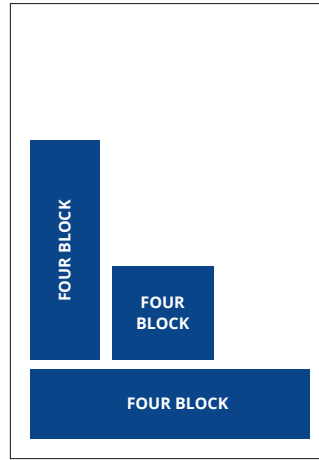

BLOCKS	ONE TIME B&W	ONE TIME COLOUR	3 MONTHS B&W	3 MONTHS COLOUR	6 MONTHS B&W	6 MONTHS COLOUR	12 MONTHS B&W	12 MONTHS COLOUR
SINGLE	\$55	\$68	\$52	\$65	\$50	\$61	\$47	\$58
DOUBLE BLOCK	\$110	\$135	\$105	\$129	\$99	\$122	\$94	\$115
RUNNER	\$121	\$151	\$115	\$143	\$109	\$136	\$103	\$128
TRIPLE BLOCK	\$160	\$198	\$152	\$188	\$144	\$178	\$136	\$168
FOUR BLOCK	\$210	\$261	\$200	\$248	\$189	\$235	\$179	\$222
FIVE BLOCK	\$254	\$318	\$241	\$302	\$229	\$286	\$216	\$270
SIX BLOCK	\$299	\$375	\$284	\$356	\$269	\$338	\$254	\$319
TWELVE BLOCK	\$534	\$686	\$507	\$652	\$480	\$618	\$453	\$583
TWENTY BLOCK	\$668	\$992	\$634	\$876	\$601	\$830	\$568	\$784
TWENTY-FOUR BLOCK	\$801	\$1,106	\$761	\$1,050	\$721	\$995	\$681	\$940

Five Block
Black & White - \$127 | Colour - \$159

Six Block
Black & White - \$150 | Colour - \$188

Single Block
2.42" w x 2.42" h
(726w x 726h px)

Double Block
Vertical 2.42" w x 5.07" h
(726w x 1521h px)

Horizontal 5.03" w x 2.42" h
(1509w x 726h px)

Triple Block
Vertical 2.42" w x 7.71" h
(726w x 2313h px)

Horizontal 7.64" w x 2.42" h
(2292w x 726h px)

Runner
10.24" w x 1.1" h
(3072w x 330h px)

Four Block
Vertical 2.42" w x 10.38" h
(726w x 3114h px)

Horizontal 10.24" w x 2.42" h
(3072w x 726h px)

Square 5.03" w x 5.03" h
(1509w x 1509h px)

Five Block
Poster 5.03" w x 6.4" h
(1509w x 1920h px)

Six Block
Vertical 5.03" w x 7.71" h
(1509w x 2313h px)

Horizontal 7.64" w x 5.07" h
(2292w x 1521h px)