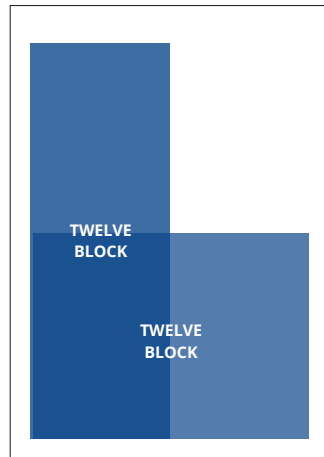

BLOCKS	ONE TIME B&W	ONE TIME COLOUR	3 MONTHS B&W	3 MONTHS COLOUR	6 MONTHS B&W	6 MONTHS COLOUR	12 MONTHS B&W	12 MONTHS COLOUR
SINGLE	\$55	\$68	\$52	\$65	\$50	\$61	\$47	\$58
DOUBLE BLOCK	\$110	\$135	\$105	\$129	\$99	\$122	\$94	\$115
RUNNER	\$121	\$151	\$115	\$143	\$109	\$136	\$103	\$128
TRIPLE BLOCK	\$160	\$198	\$152	\$188	\$144	\$178	\$136	\$168
FOUR BLOCK	\$210	\$261	\$200	\$248	\$189	\$235	\$179	\$222
FIVE BLOCK	\$254	\$318	\$241	\$302	\$229	\$286	\$216	\$270
SIX BLOCK	\$299	\$375	\$284	\$356	\$269	\$338	\$254	\$319
TWELVE BLOCK	\$534	\$686	\$507	\$652	\$480	\$618	\$453	\$583
TWENTY BLOCK	\$668	\$992	\$634	\$876	\$601	\$830	\$568	\$784
TWENTY-FOUR BLOCK	\$801	\$1,106	\$761	\$1,050	\$721	\$995	\$681	\$940

Horizontal 5.03" w x 2.42" h
(1509w x 726h px)

Triple Block
Vertical 2.42" w x 7.71" h
(726w x 2313h px)

Horizontal 7.64" w x 2.42" h
(2292w x 726h px)

Runner
10.24" w x 1.1" h
(3072w x 330h px)

Four Block
Vertical 2.42" w x 10.38" h
(726w x 3114h px)

Horizontal 10.24" w x 2.42" h
(3072w x 726h px)

Square 5.03" w x 5.03" h
(1509w x 1509h px)

Five Block
Poster 5.03" w x 6.4" h
(1509w x 1920h px)

Six Block
Vertical 5.03" w x 7.71" h
(1509w x 2313h px)

Horizontal 7.64" w x 5.07" h
(2292w x 1521h px)

Pillar 2.42" w x 16" h
(726w x 4800h pixels)

Twelve Block
Vertical half page
5.03" w x 16" h
(1509w x 4800h px)

Horizontal half page
10.25" w x 7.6" h
(3075w x 2280h px)

Twenty Block
10.25" w x 13" h
(3075w x 3900h px)